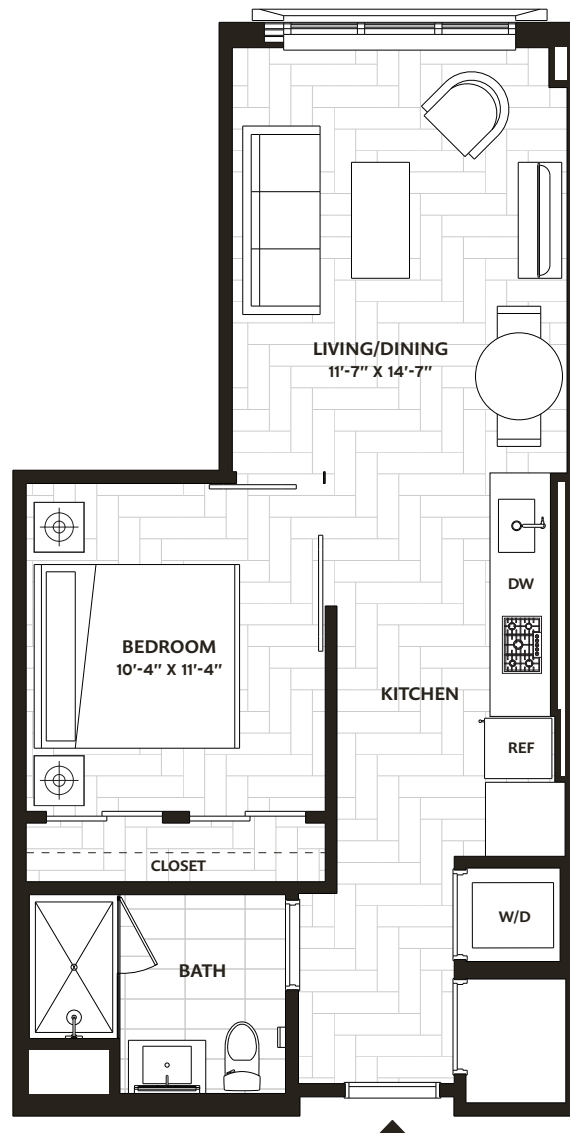

ASHER

WATER STREET TAMPA

Floor Plan A7

606 SQUARE FEET

APARTMENT NO. _____

PRICE _____

AVAILABLE DATE _____

Key Plan

◀ W

1050 WATER STREET, TAMPA FL 33602

813.710.5211

LEASING@ASHERRESIDENCES.COM

ASHERRESIDENCES.COM

This floor plan image is for marketing purposes only. All efforts have been made to ensure its accuracy at time of print. Changes may be made during the development process and dimensions, features, materials, fixtures, fittings, finishes, specifications, furnishings, and layout of the subject unit are subject to change without notice.